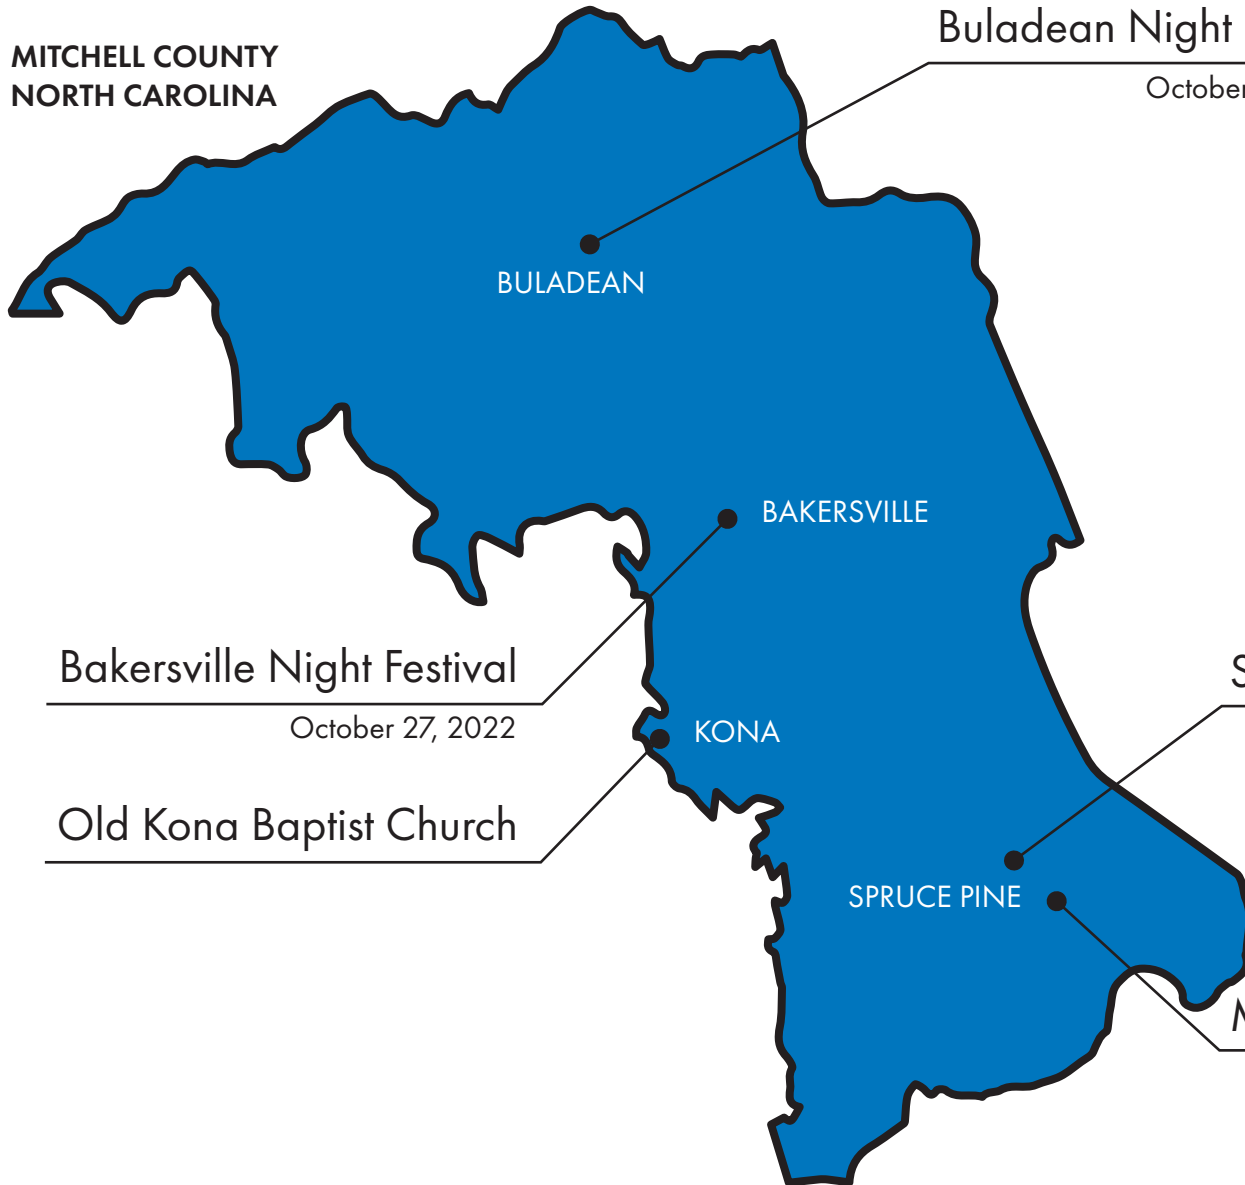

MITCHELL COUNTY
NORTH CAROLINA

Buladean Night Festival

October 28, 2022

BULADEAN

BAKERSVILLE

Bakersville Night Festival

October 27, 2022

KONA

Old Kona Baptist Church

Spruce Pine Night Festival

October 29, 2022

SPRUCE PINE

Mayland Spooktacular Event

TBD

NORTH CAROLINA